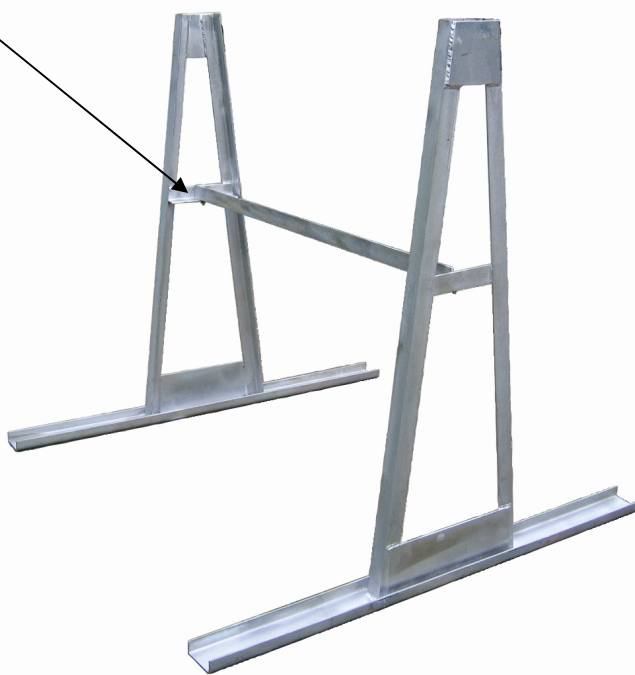

## Assembly Instructions for Econo A-Frame

1. Stand end frames upright.
2. Place support cross bar on top upright support bar (See figure A) in middle of uprights.
3. Install the bolts, lock washers and nuts finger tight.
4. Align the uprights parallel to each other, and tighten hardware.

Figure A.

**Safety Note: Econo A-Frame is not intended for use in transport**